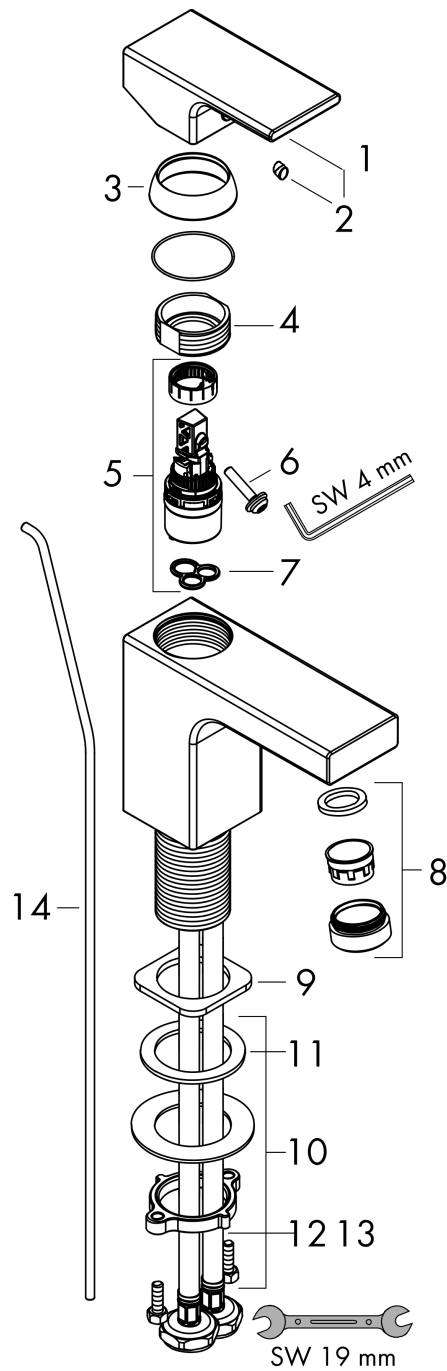

## Scale drawing

**Vernis Shape**  
**Single lever basin mixer 70 with metal pop-up waste set**  
 Surfaces: **Chrome**    Article Number: **71566000**

### Flowchart

**Vernis Shape**  
**Single lever basin mixer 70 with metal pop-up waste set**  
 Surfaces: **Chrome**    Article Number: **71566000**

### Exploded Drawing

Year of production: >04/21

**Vernis Shape**  
**Single lever basin mixer 70 with metal pop-up waste set**  
 Surfaces: **Chrome** Article Number: **71566000**

### Spare part list

Year of production: >04/21

Pos.	Description	Article Number	Price	PU
1	handle	93684000	-	1
2	screw cover	96338000	-	1
3	flange	93680000	-	1
4	nut	93686000	-	1
5	cartridge, assy	97685000	-	1
6	locking screw for handle	95140000	-	1
7	seal	98865000	-	1
8	aerator swivelling M24x1 (5 l/min)	93834000	-	1
9	seal	93687000	-	1
10	fixing set (Ø 32)	13961000	-	1
11	lever collar	97548000	-	1
12	connection hose 450 mm M8x0,75 G3/8	97206000	-	1
13	O-ring 6,6x1,6	93019000	-	1
14	pull rod	93683000	-	1
a	pop up waste	94139000	-	1
b	fixation extension 35 mm	13898000	-	1