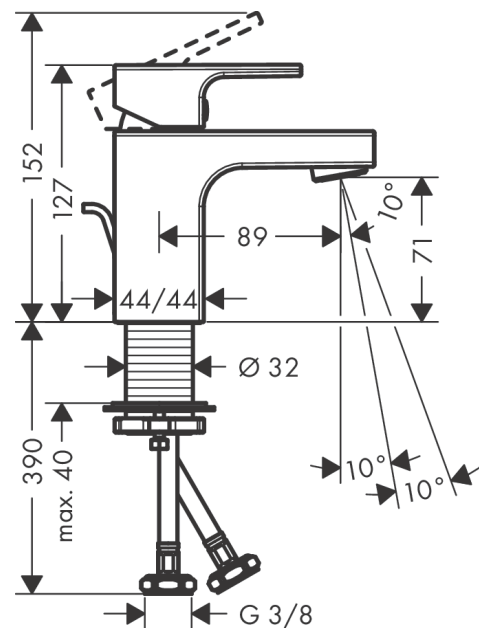

### product features

- consists of: single lever basin mixer, waste set
- ComfortZone 70
- projection 89 mm
- spray type: normal spray
- swiveling spray former
- maximum flow rate at 3 bar: 5 l/min
- ceramic cartridge
- temperature limitation adjustable
- with isolated water conduction - without contact with nickel and lead
- suitable for continuous flow water heaters
- pop-up waste set G 1¼
- material waste set: metal
- connection type: G ¾ connections
- connection dimension: DN15

## Scale drawing

**Vernis Shape**  
**Single lever basin mixer 70 with metal pop-up waste set**  
 Surfaces: **Chrome**    Article Number: **71566000**

### Exploded Drawing

Year of production: >04/21

**Vernis Shape**  
**Single lever basin mixer 70 with metal pop-up waste set**  
 Surfaces: **Chrome** Article Number: **71566000**

### Spare part list

Year of production: >04/21

Pos.	Description	Article Number	Price	PU
1	handle	93684000	-	1
2	screw cover	96338000	-	1
3	flange	93680000	-	1
4	nut	93686000	-	1
5	cartridge, assy	97685000	-	1
6	locking screw for handle	95140000	-	1
7	seal	98865000	-	1
8	aerator swivelling M24x1 (5 l/min)	93834000	-	1
9	seal	93687000	-	1
10	fixing set (Ø 32)	13961000	-	1
11	lever collar	97548000	-	1
12	connection hose 450 mm M8x0,75 G3/8	97206000	-	1
13	O-ring 6,6x1,6	93019000	-	1
14	pull rod	93683000	-	1
a	pop up waste	94139000	-	1
b	fixation extension 35 mm	13898000	-	1