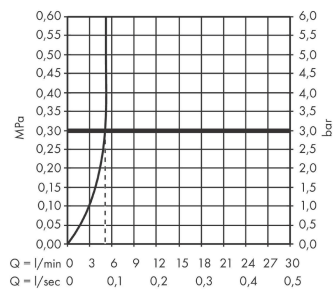

Vernis Shape
Single lever basin mixer 70 with metal pop-up waste set
Surfaces: **Chrome**   Article Number: **71566000**

Flowchart